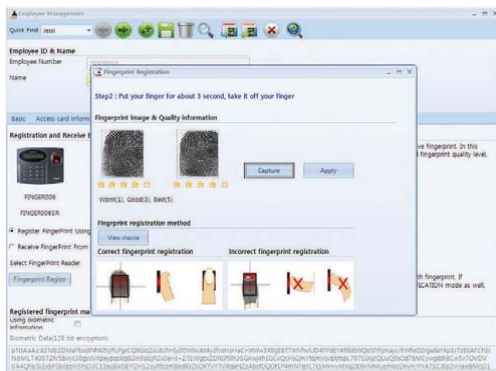

STARWATCH FINGERPRINT ENROLLMENT PRO

System Features

- Fingerprint registration and fingerprint reader management software
- Easy registration and transmission of fingerprint templates using the wizard function
- Integration with FINGER PRO for registration of fingerprint templates (Supports USB)
- Fingerprint template image and quality evaluation in five levels
- Supports serial and Ethernet communication (Optional external converter required)
- Data export in Text and Excel
- Supports MS-SQL 2005
- Compatible Readers: LX006 Series, FINER006 Series and FGR006 Series

FINGER PRO

System Features

- Registration of fingerprint in connection with STARWATCH FINGERPRINT ENROLLMENT PRO S/W
- Specialized algorithm system and identification for precise recognition
- Fingerprint scanner packed features such as robustness, slim-design and convenience
- Offers USB interface